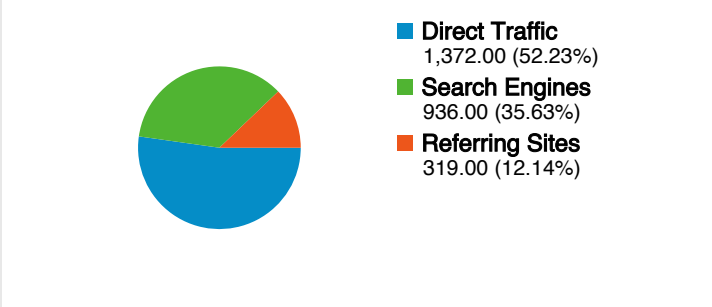

## **V. Welcome Mary Phelps, new Assistant Webmaster!**

**Site Usage**

**Visitors Overview**

**Map Overlay**

**Traffic Sources Overview**

**Content Overview**

Pages	Pageviews	% Pageviews
/jobs.html	2,116	40.83%
/	794	15.32%
/news.html	405	7.82%
/HonorRoll.html	303	5.85%
/index.html	262	5.06%

## 1,682 people visited this site

 2,627 Visits

 1,682 Absolute Unique Visitors

 5,182 Pageviews

 1.97 Average Pageviews

 00:01:16 Time on Site

 65.78% Bounce Rate

 60.14% New Visits

All traffic sources sent a total of 2,627 visits

- Direct Traffic**  
1,372.00 (52.23%)
- Search Engines**  
936.00 (35.63%)
- Referring Sites**  
319.00 (12.14%)