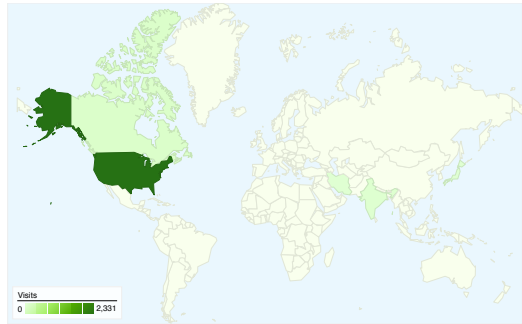

Map Overlay