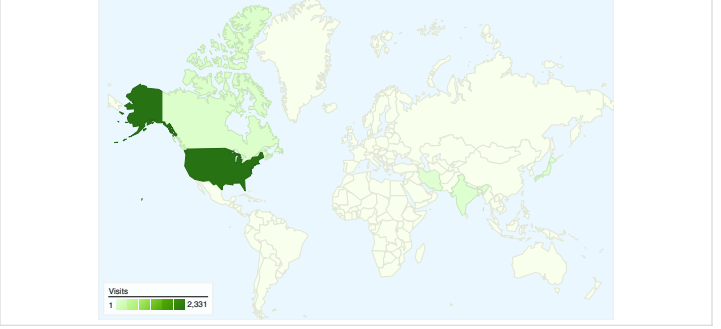

## **V. Welcome Mary Phelps, new Assistant Webmaster!**

**Site Usage**

**Visitors Overview**

**Map Overlay**

**Traffic Sources Overview**

**Content Overview**

Pages	Pageviews	% Pageviews
/jobs.html	2,116	40.83%
/	794	15.32%
/news.html	405	7.82%
/HonorRoll.html	303	5.85%
/index.html	262	5.06%

## 1,682 people visited this site

 2,627 Visits

 1,682 Absolute Unique Visitors

 5,182 Pageviews

 1.97 Average Pageviews

 00:01:16 Time on Site

 65.78% Bounce Rate

 60.14% New Visits

All traffic sources sent a total of 2,627 visits

- Direct Traffic**  
1,372.00 (52.23%)
- Search Engines**  
936.00 (35.63%)
- Referring Sites**  
319.00 (12.14%)

## 2,627 visits came from 56 countries/territories

Site Usage

Country/Territory	Visits	Pages/Visit	Avg. Time on Site	% New Visits	Bounce Rate
<b>Visits</b> <b>2,627</b> % of Site Total: 100.00%	<b>Pages/Visit</b> <b>1.97</b> Site Avg: 1.97 (0.00%)	<b>Avg. Time on Site</b> <b>00:01:16</b> Site Avg: 00:01:16 (0.00%)	<b>% New Visits</b> <b>60.14%</b> Site Avg: 60.14% (0.00%)	<b>Bounce Rate</b> <b>65.78%</b> Site Avg: 65.78% (0.00%)	
United States	2,331	2.03	00:01:17	57.92%	64.48%
Canada	70	1.63	00:01:12	64.29%	72.86%
India	31	1.23	00:00:29	90.32%	83.87%
Japan	18	2.50	00:04:05	61.11%	50.00%
Iran	16	1.25	00:01:28	93.75%	75.00%
France	14	1.71	00:00:52	57.14%	71.43%
United Kingdom	12	1.58	00:00:39	66.67%	66.67%
Brazil	12	1.00	00:00:00	0.00%	100.00%
Germany	11	1.18	00:00:29	100.00%	81.82%