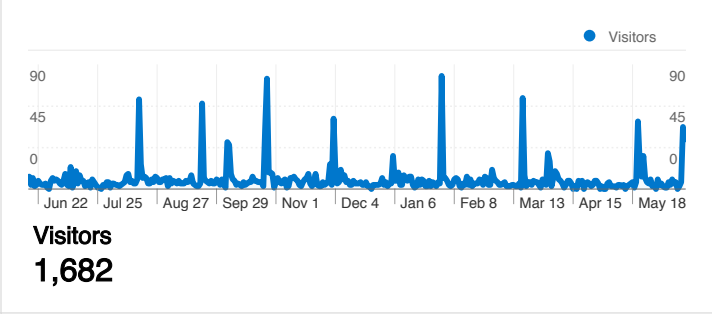

## **III. Regular activities**

- a. Google Analytics has tracked website usage since September 2008
  - i. See separate section of report showing this year's usage trends.
- b. Job listings are obtained from
  - i. Direct emails to Bev or myself specifically targeting WIED memberships
  - ii. WEPAN list serve
  - iii. Announcements circulated to WIED board members
- c. News items are solicited and obtained from
  - i. Board members
  - ii. WIED membership
  - iii. Miscellaneous sources
- d. Reports on WIED activities
  - i. Monthly meeting minutes
  - ii. Programmatic activities for the annual meeting
  - iii. Elections posted at each stage on the website
  - iv. Best paper information & announcement of 2010 winners
- e. Regular emails to memberships summarizing all of these ongoing activities

## **IV. Ideas & intended future content to add**

- a. Online application for AEG.
- b. Recruitment prose & quick way to sign up for membership
- c. Database of women faculty with discussion / networking interface?
- d. Other ideas?

## **V. Welcome Mary Phelps, new Assistant Webmaster!**

**Site Usage**

**Visitors Overview**

**Map Overlay**

**Traffic Sources Overview**

**Content Overview**

Pages	Pageviews	% Pageviews
/jobs.html	2,116	40.83%
/	794	15.32%
/news.html	405	7.82%
/HonorRoll.html	303	5.85%
/index.html	262	5.06%

## 1,682 people visited this site

 2,627 Visits

 1,682 Absolute Unique Visitors

 5,182 Pageviews

 1.97 Average Pageviews

 00:01:16 Time on Site

 65.78% Bounce Rate

 60.14% New Visits