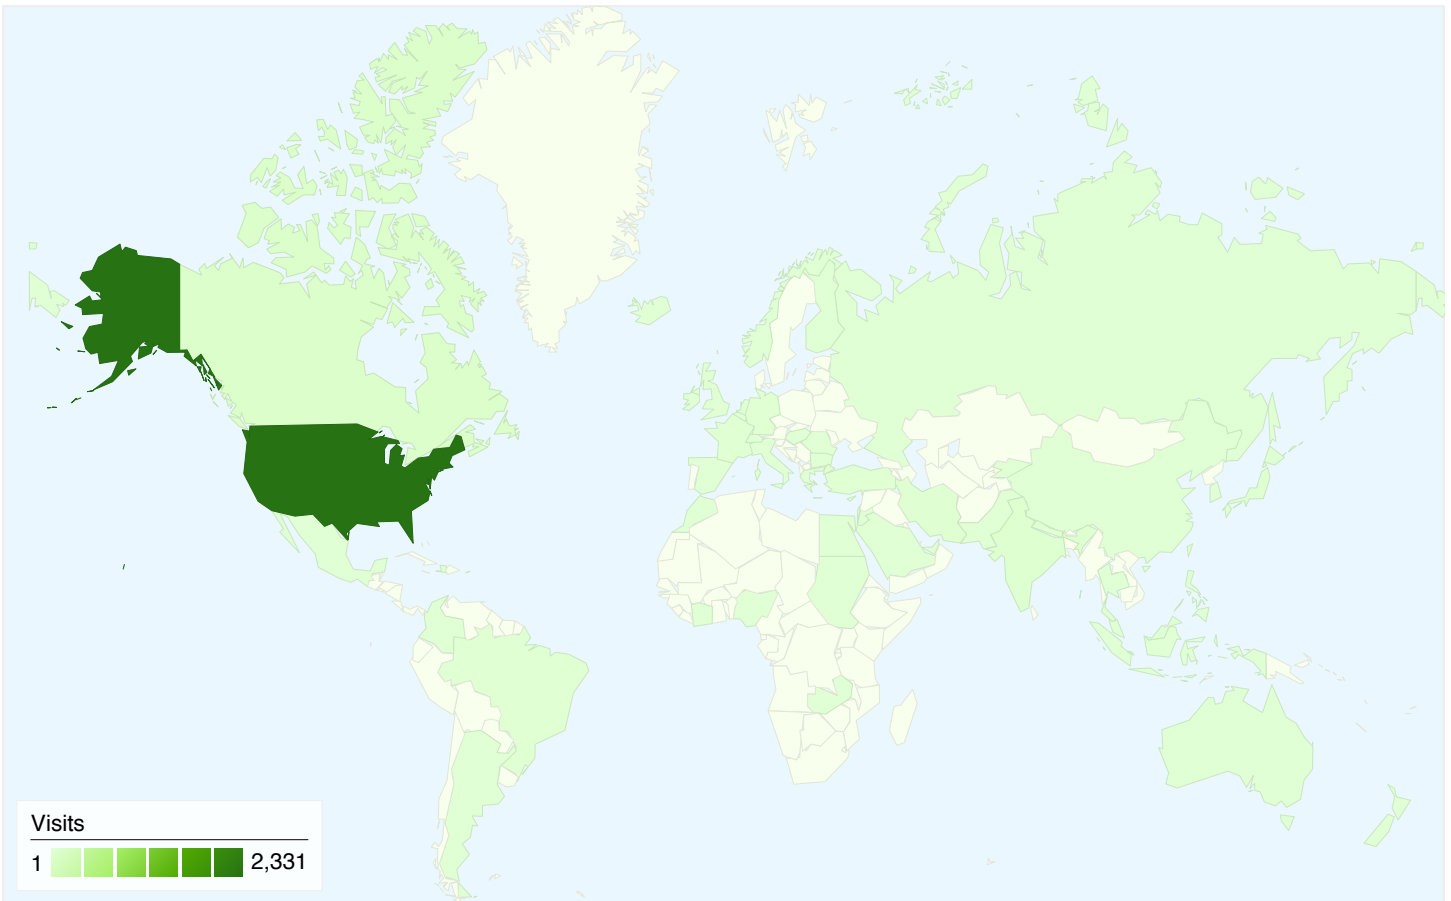

## 1,682 people visited this site

 2,627 Visits

 1,682 Absolute Unique Visitors

 5,182 Pageviews

 1.97 Average Pageviews

 00:01:16 Time on Site

 65.78% Bounce Rate

 60.14% New Visits

All traffic sources sent a total of 2,627 visits

- Direct Traffic**  
1,372.00 (52.23%)
- Search Engines**  
936.00 (35.63%)
- Referring Sites**  
319.00 (12.14%)

## 2,627 visits came from 56 countries/territories

Site Usage

Country/Territory	Visits	Pages/Visit	Avg. Time on Site	% New Visits	Bounce Rate
<b>Visits</b> <b>2,627</b> % of Site Total: 100.00%	<b>Pages/Visit</b> <b>1.97</b> Site Avg: 1.97 (0.00%)	<b>Avg. Time on Site</b> <b>00:01:16</b> Site Avg: 00:01:16 (0.00%)	<b>% New Visits</b> <b>60.14%</b> Site Avg: 60.14% (0.00%)	<b>Bounce Rate</b> <b>65.78%</b> Site Avg: 65.78% (0.00%)	
United States	2,331	2.03	00:01:17	57.92%	64.48%
Canada	70	1.63	00:01:12	64.29%	72.86%
India	31	1.23	00:00:29	90.32%	83.87%
Japan	18	2.50	00:04:05	61.11%	50.00%
Iran	16	1.25	00:01:28	93.75%	75.00%
France	14	1.71	00:00:52	57.14%	71.43%
United Kingdom	12	1.58	00:00:39	66.67%	66.67%
Brazil	12	1.00	00:00:00	0.00%	100.00%
Germany	11	1.18	00:00:29	100.00%	81.82%