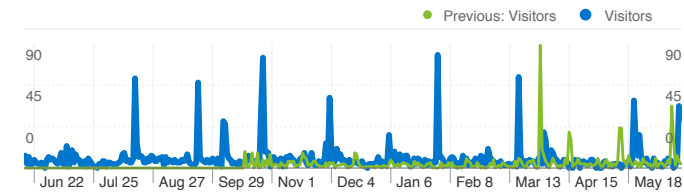

## Top Content

Pages	Pageviews	% Pageviews
/jobs.html	2,116	40.83%
/	794	15.32%
/news.html	405	7.82%
/HonorRoll.html	303	5.85%
/index.html	262	5.06%

**Site Usage**

**Visitors Overview**

**Visitors**  
**1,682**

**Map Overlay**

**Traffic Sources Overview**