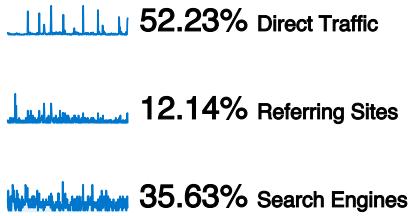

## **V. Welcome Mary Phelps, new Assistant Webmaster!**

**Site Usage**

**Visitors Overview**

**Map Overlay**

**Traffic Sources Overview**

**Content Overview**

Pages	Pageviews	% Pageviews
/jobs.html	2,116	40.83%
/	794	15.32%
/news.html	405	7.82%
/HonorRoll.html	303	5.85%
/index.html	262	5.06%

## 1,682 people visited this site

 2,627 Visits

 1,682 Absolute Unique Visitors

 5,182 Pageviews

 1.97 Average Pageviews

 00:01:16 Time on Site

 65.78% Bounce Rate

 60.14% New Visits

All traffic sources sent a total of 2,627 visits

- Direct Traffic**  
1,372.00 (52.23%)
- Search Engines**  
936.00 (35.63%)
- Referring Sites**  
319.00 (12.14%)