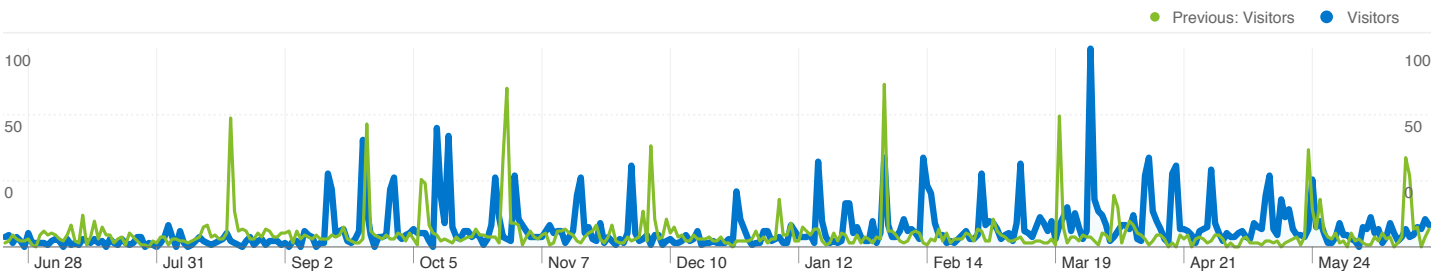

Site Usage

3,622 Visits

Previous: 2,640 (37.20%)

64.85% Bounce Rate

Previous: 65.42% (-0.86%)

7,091 Pageviews

Previous: 5,267 (34.63%)

00:01:21 Avg. Time on Site

Previous: 00:01:17 (4.90%)

1.96 Pages/Visit

Previous: 2.00 (-1.87%)

57.23% % New Visits

Previous: 60.08% (-4.73%)

Visitors Overview

Visitors
2,173

Map Overlay

2,173 people visited this site

3,622 Visits
Previous: 2,640 (37.20%)

2,173 Absolute Unique Visitors
Previous: 1,676 (29.65%)

7,091 Pageviews
Previous: 5,267 (34.63%)

1.96 Average Pageviews
Previous: 2.00 (-1.87%)

All traffic sources sent a total of 3,622 visits

-  **55.91% Direct Traffic**
Previous: 52.35% (6.80%)
-  **17.15% Referring Sites**
Previous: 12.08% (41.89%)
-  **26.95% Search Engines**
Previous: 35.57% (-24.24%)