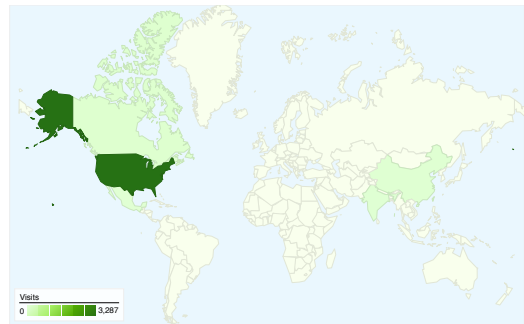

Previous: 00:01:17 (4.90%)

1.96 Pages/Visit

Previous: 2.00 (-1.87%)

57.23% % New Visits

Previous: 60.08% (-4.73%)

Visitors Overview

Visitors
2,173

Map Overlay

2,173 people visited this site

3,622 Visits
Previous: 2,640 (37.20%)

2,173 Absolute Unique Visitors
Previous: 1,676 (29.65%)

7,091 Pageviews
Previous: 5,267 (34.63%)

1.96 Average Pageviews
Previous: 2.00 (-1.87%)

All traffic sources sent a total of 3,622 visits

-  **55.91% Direct Traffic**
Previous: 52.35% (6.80%)
-  **17.15% Referring Sites**
Previous: 12.08% (41.89%)
-  **26.95% Search Engines**
Previous: 35.57% (-24.24%)

Jun 22, 2010 - Jun 23, 2011	38	1.05%
Jun 20, 2009 - Jun 21, 2010	55	2.08%
% Change	-30.91%	-49.64%

Jun 22, 2010 - Jun 23, 2011	11	1.13%
Jun 20, 2009 - Jun 21, 2010	11	1.17%
% Change	0.00%	-3.79%

3,622 visits came from 77 countries/territories