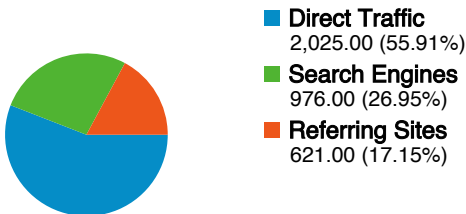

Traffic Sources Overview