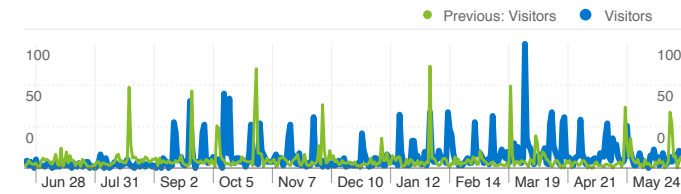

Site Usage

3,622 Visits

Previous: 2,640 (37.20%)

64.85% Bounce Rate

Previous: 65.42% (-0.86%)

7,091 Pageviews

Previous: 5,267 (34.63%)

00:01:21 Avg. Time on Site

Previous: 00:01:17 (4.90%)

1.96 Pages/Visit

Previous: 2.00 (-1.87%)

57.23% % New Visits

Previous: 60.08% (-4.73%)

Visitors Overview

Visitors
2,173

Map Overlay

Traffic Sources Overview

Content Overview		
Pages	Pageviews	% Pageviews
/jobs.html		
Jun 22, 2010 - Jun 23, 2011	2,505	35.33%
Jun 20, 2009 - Jun 21, 2010	2,136	40.55%
% Change	17.28%	-12.89%
/		
Jun 22, 2010 - Jun 23, 2011	1,193	16.82%
Jun 20, 2009 - Jun 21, 2010	808	15.34%
% Change	47.65%	9.67%
/news.html		
Jun 22, 2010 - Jun 23, 2011	437	6.16%
Jun 20, 2009 - Jun 21, 2010	411	7.80%
% Change	6.33%	-21.02%
/index.html		
Jun 22, 2010 - Jun 23, 2011	384	5.42%
Jun 20, 2009 - Jun 21, 2010	266	5.05%
% Change	44.36%	7.23%
/members.html		
Jun 22, 2010 - Jun 23, 2011	301	4.24%
Jun 20, 2009 - Jun 21, 2010	254	4.82%
% Change	18.50%	-11.98%

2,173 people visited this site

3,622 Visits
Previous: 2,640 (37.20%)

2,173 Absolute Unique Visitors
Previous: 1,676 (29.65%)

7,091 Pageviews
Previous: 5,267 (34.63%)

1.96 Average Pageviews
Previous: 2.00 (-1.87%)