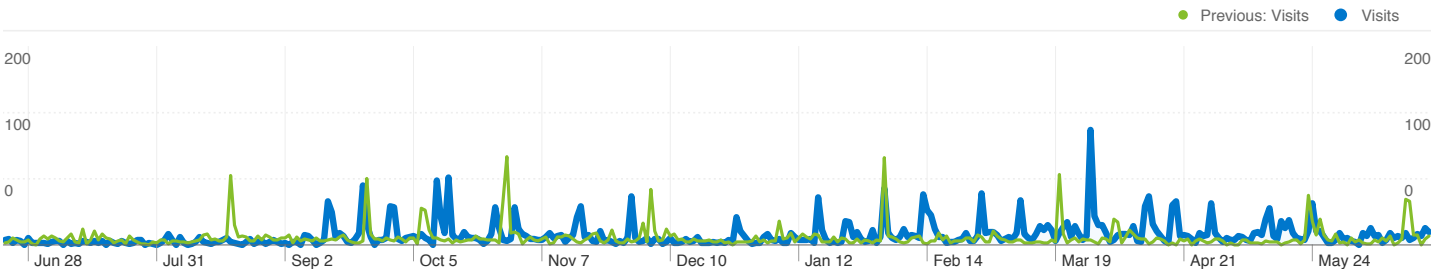

2,173 people visited this site

3,622 Visits
Previous: 2,640 (37.20%)

2,173 Absolute Unique Visitors
Previous: 1,676 (29.65%)

7,091 Pageviews
Previous: 5,267 (34.63%)

1.96 Average Pageviews
Previous: 2.00 (-1.87%)

00:01:21 Time on Site
Previous: 00:01:17 (4.90%)

64.85% Bounce Rate
Previous: 65.42% (-0.86%)

57.23% New Visits
Previous: 60.08% (-4.73%)

Technical Profile

Browser	Visits	% visits	Connection Speed	Visits	% visits
Internet Explorer			Unknown		
Jun 22, 2010 - Jun 23, 2011	1,380	38.10%	Jun 22, 2010 - Jun 23, 2011	1,847	50.99%
Jun 20, 2009 - Jun 21, 2010	1,233	46.70%	Jun 20, 2009 - Jun 21, 2010	316	11.97%
% Change	11.92%	-18.42%	% Change	484.49%	326.03%
Firefox			T1		
Jun 22, 2010 - Jun 23, 2011	1,228	33.90%	Jun 22, 2010 - Jun 23, 2011	984	27.17%
Jun 20, 2009 - Jun 21, 2010	944	35.76%	Jun 20, 2009 - Jun 21, 2010	1,274	48.26%
% Change	30.08%	-5.18%	% Change	-22.76%	-43.70%

All traffic sources sent a total of 3,622 visits

-  **55.91% Direct Traffic**
Previous: 52.35% (6.80%)
-  **17.15% Referring Sites**
Previous: 12.08% (41.89%)
-  **26.95% Search Engines**
Previous: 35.57% (-24.24%)